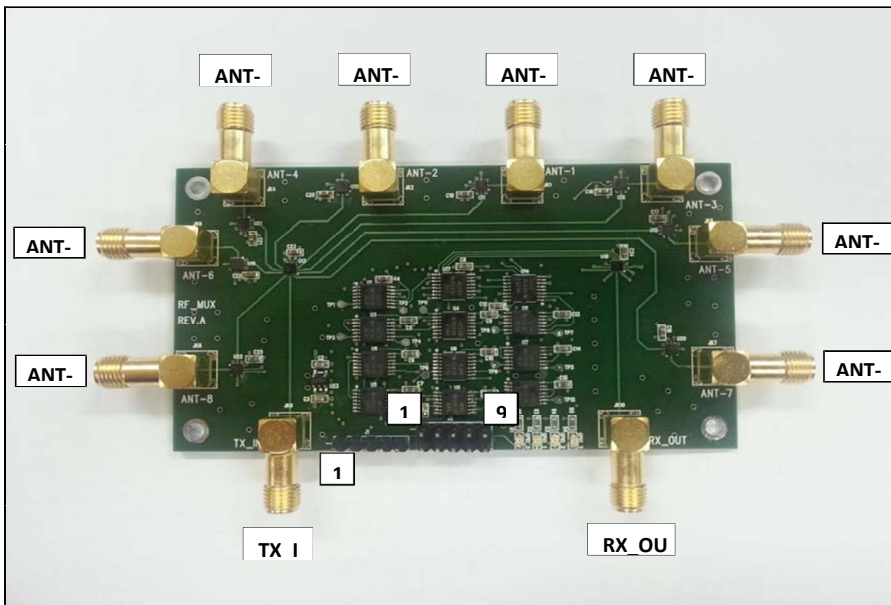

“enLIGHTening RFID”

MUXee™

8 Ports RF Multiplexer

MUX INTERFACE

5PIN Header

1	GND
2	GPIO_0
3	GPIO_1
4	GPIO_2
5	GPIO_3

10 PIN Header

1	GND
2	DC 3.3V
3	GPIO_0
4	LED_0
5	GPIO_1
6	LED_1
7	GPIO_2
8	LED_2
9	GPIO_3
10	LED_3

Host Peripheral Interface GPO/LED

TSW-105-07-G-D

	Rx N0	Rx N1	Tx N0	Tx N1
GPIO0	0	1	0	1
GPIO1	0	0	1	1
GPIO2	Rx bit 0	Rx bit 3	Fx bit 0	Fx bit 2
GPIO3	Rx bit 1	Rx bit 4	Fx bit 1	Fx bit 3

MONSOONRF

Phone: 1.626.695.7385