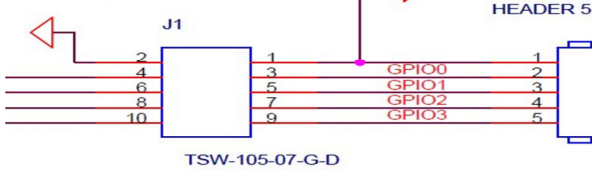

Host Peripheral Interface GPO/LED

TSW-105-07-G-D

	Rx N0	Rx N1	Tx N0	Tx N1
GPIO0	0	1	0	1
GPIO1	0	0	1	1
GPIO2	Rx bit 0	Rx bit 3	Fx bit 0	Fx bit 2
GPIO3	Rx bit 1	Rx bit 4	Fx bit 1	Fx bit 3

MONSOONRF

Phone: 1.626.695.7385

Email: info@monsoonrf.com

www.monsoonrf.com

©2016 MonsoonRF, Inc. All Rights Reserved - MonsoonRF and LANTERN, All-In-One RFID SYSTEM, are registered trademarks of MonsoonRF, Inc.